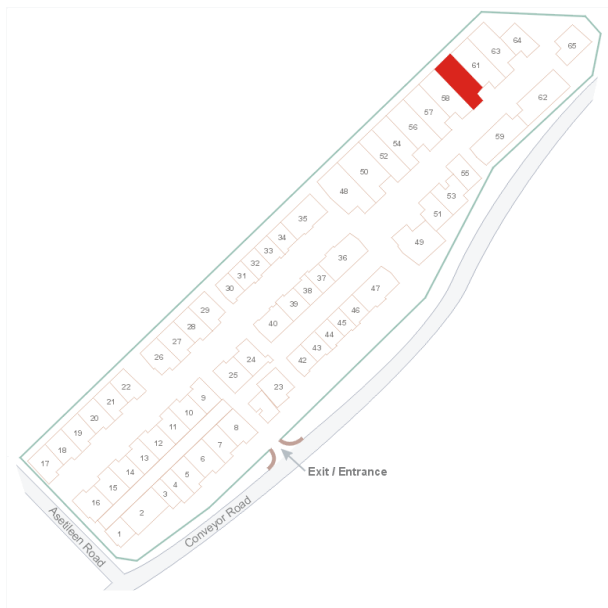

Warehouse No: 60
(551m² | Ground Level)

RENTAL ENQUIRIES

BRANDIN NAIDOO

082 823 4469

brandin.naidoo@cityprop.co.za

Park Layout (Where to find us):

Thank you,

www.sildalepark.co.za