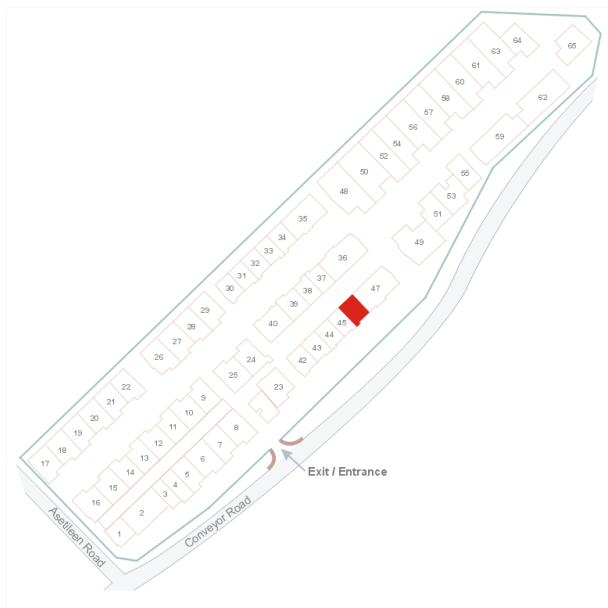

Warehouse No: 46
(206m² | Ground Level)

RENTAL ENQUIRIES

BRANDIN NAIDOO

082 823 4469

brandin.naidoo@cityprop.co.za

Park Layout (Where to find us):

Thank you,

www.sildalepark.co.za